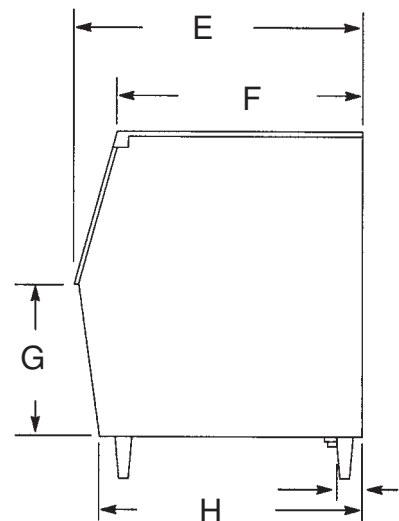

B1048P / B1048SS: 670 lb (263 kg) certified in accordance with ARI Standard 820-88

Drain Connection: 1" (3 cm) fitting can be adapted to plastic, copper or galvanized drain line

Cabinet Finish

B842P: Gray baked enamel exterior with Polyethylene bin liner. Stainless steel door.

Ice Storage Capacity

B842P / B842SS: 800 lb (363 kg)

B1048P / B1048SS: 1000 lb (455 kg)

Operating Weight

B842P / B842SS: 128 lb (58 kg)

B1048P / B1048SS: 147 lb (67 kg)

Shipping Weight

B842P / B842SS: 160 lb (73 kg)

B1048P / B1048SS: 182 lb (83 kg)

Agency Listings:

Dimensions

	B842	B1048
A	42" (107 cm)	48" (122 cm)
B	42" (107 cm)	42" (107 cm)
C	6" (15 cm)	6" (15 cm)
D	21" (53 cm)	24" (61 cm)
E	32" (81 cm)	32" (81 cm)
F	27.50" (70 cm)	27.50" (70 cm)
G	27.1" (70 cm)	27.1" (70 cm)
H	28.50" (72 cm)	28.50" (72 cm)
I	3.63" (9 cm)	3.63" (9 cm)