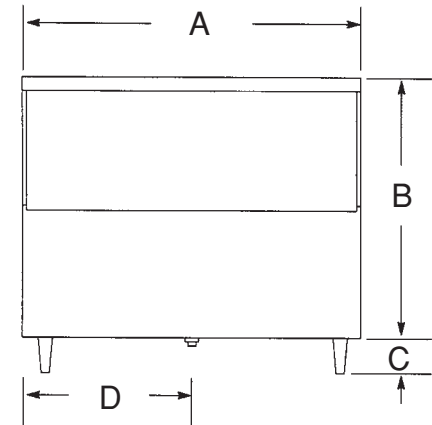

Ice Storage Capacity

B842P / B842SS: 800 lb (363 kg)

B1048P / B1048SS: 1000 lb (455 kg)

Operating Weight

B842P / B842SS: 128 lb (58 kg)

B1048P / B1048SS: 147 lb (67 kg)

Shipping Weight

B842P / B842SS: 160 lb (73 kg)

B1048P / B1048SS: 182 lb (83 kg)

Agency Listings:

Dimensions

	B842	B1048
A	42" (107 cm)	48" (122 cm)
B	42" (107 cm)	42" (107 cm)
C	6" (15 cm)	6" (15 cm)
D	21" (53 cm)	24" (61 cm)
E	32" (81 cm)	32" (81 cm)
F	27.50" (70 cm)	27.50" (70 cm)
G	27.1" (70 cm)	27.1" (70 cm)
H	28.50" (72 cm)	28.50" (72 cm)
I	3.63" (9 cm)	3.63" (9 cm)