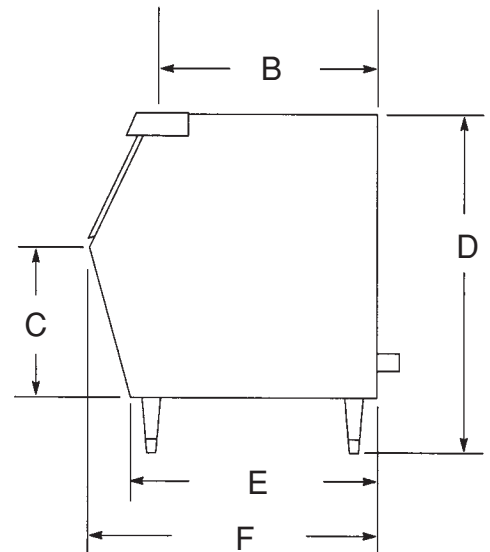

Drain Connection: 3/4" (2 cm) female fitting can be adapted to plastic, copper or galvanized drain line

Ice Storage Capacity

B230: 140 lb (64 kg) **B430:** 400 lb (182 kg)
B530: 500 lb (226 kg)

Operating Weight

B230: 40 lb (18 kg) **B430:** 68 lb (31 kg)
B530: 92 lb (42 kg)

Shipping Weight

B230: 54 lb (25 kg)
B430: 92 lb (42 kg)
B530: 108 lb (49 kg)

Cabinet Finish

B230, B430, B530AP: One piece gray polyethylene exterior and interior. Stainless steel door.

B530SS: Stainless steel exterior with polyethylene bin liner. Stainless steel door.

Agency Listings:

Dimensions

	B230AP	B430AP	B530AP	B530SS
A	30" (76 cm)	30" (76 cm)	30" (76 cm)	30" (76 cm)
B	23.87" (61 cm)	26" (66 cm)	26" (66 cm)	26" (66 cm)
C	11.25" (29 cm)	22.50" (57 cm)	26.50" (67 cm)	26.50" (67 cm)
D	23.50 (60 cm)	38" (97 cm)	48" (122 cm)	48" (122 cm)
E	23.87 (61 cm)	28.31" (72 cm)	28.31" (72 cm)	28.31" (72 cm)
F	30" (76 cm)	32.31" (82 cm)	32.31" (82 cm)	32.31" (82 cm)
G	15" (38 cm)	15" (38 cm)	15" (38 cm)	15" (38 cm)
H	.75" (2 cm)	.75" (2 cm)	.75" (2 cm)	Drain Centered on Bottom
I	2.75" (7 cm)	2.75" (7 cm)	2.75" (7 cm)	Drain Centered on Bottom