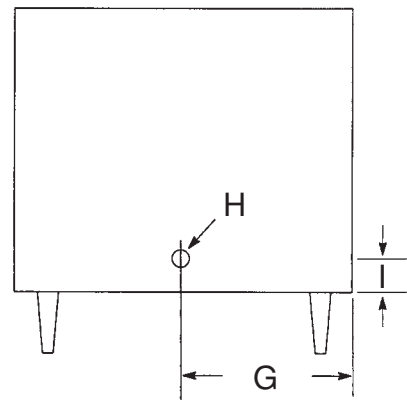

Drain Connection: 3/4" (2 cm) female fitting can be adapted to plastic, copper or galvanized drain line

Ice Storage Capacity

B230: 140 lb (64 kg) **B430:** 400 lb (182 kg)
B530: 500 lb (226 kg)

Operating Weight

B230: 40 lb (18 kg) **B430:** 68 lb (31 kg)
B530: 92 lb (42 kg)

Shipping Weight

B230: 54 lb (25 kg)
B430: 92 lb (42 kg)
B530: 108 lb (49 kg)

Cabinet Finish

B230, B430, B530AP: One piece gray polyethylene exterior and interior. Stainless steel door.

B530SS: Stainless steel exterior with polyethylene bin liner. Stainless steel door.

Agency Listings:

Dimensions

	B230AP	B430AP	B530AP	B530SS
A	30" (76 cm)	30" (76 cm)	30" (76 cm)	30" (76 cm)
B	23.87" (61 cm)	26" (66 cm)	26" (66 cm)	26" (66 cm)
C	11.25" (29 cm)	22.50" (57 cm)	26.50" (67 cm)	26.50" (67 cm)
D	23.50 (60 cm)	38" (97 cm)	48" (122 cm)	48" (122 cm)
E	23.87 (61 cm)	28.31" (72 cm)	28.31" (72 cm)	28.31" (72 cm)
F	30" (76 cm)	32.31" (82 cm)	32.31" (82 cm)	32.31" (82 cm)
G	15" (38 cm)	15" (38 cm)	15" (38 cm)	15" (38 cm)
H	.75" (2 cm)	.75" (2 cm)	.75" (2 cm)	Drain Centered on Bottom
I	2.75" (7 cm)	2.75" (7 cm)	2.75" (7 cm)	Drain Centered on Bottom