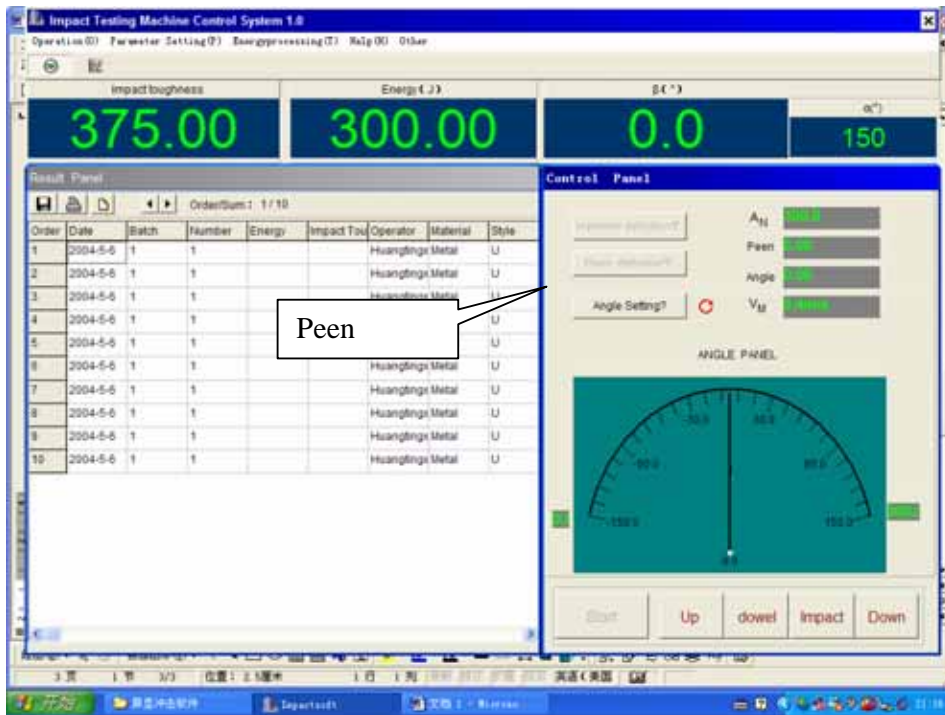

Physical Test Solutions

Innovative Solutions in Material Test Equipment

Step3

Step4