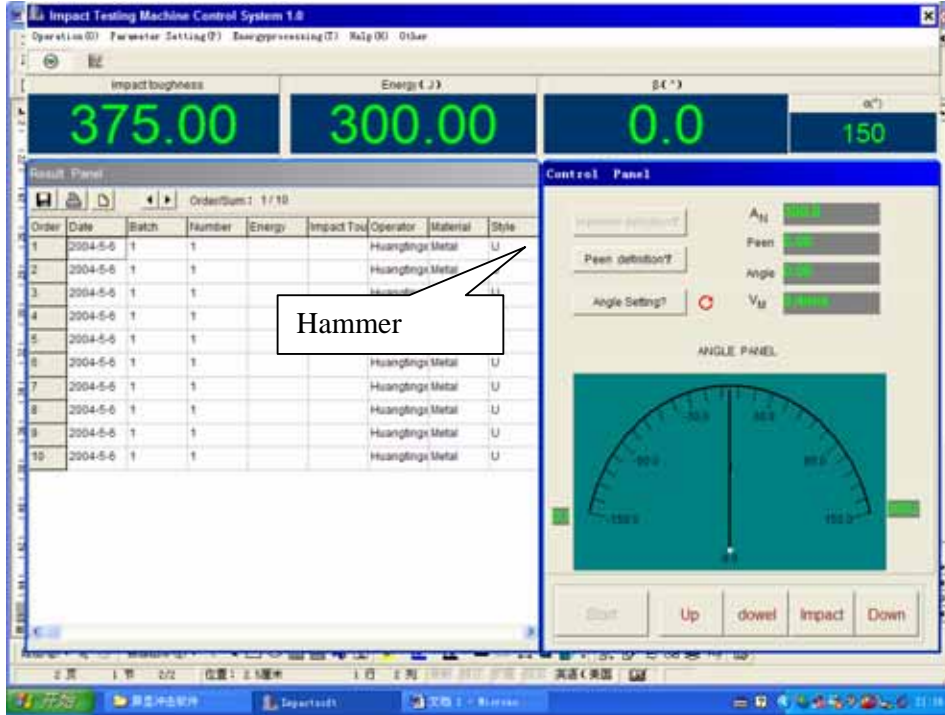

Physical Test Solutions

Innovative Solutions in Material Test Equipment

Step3