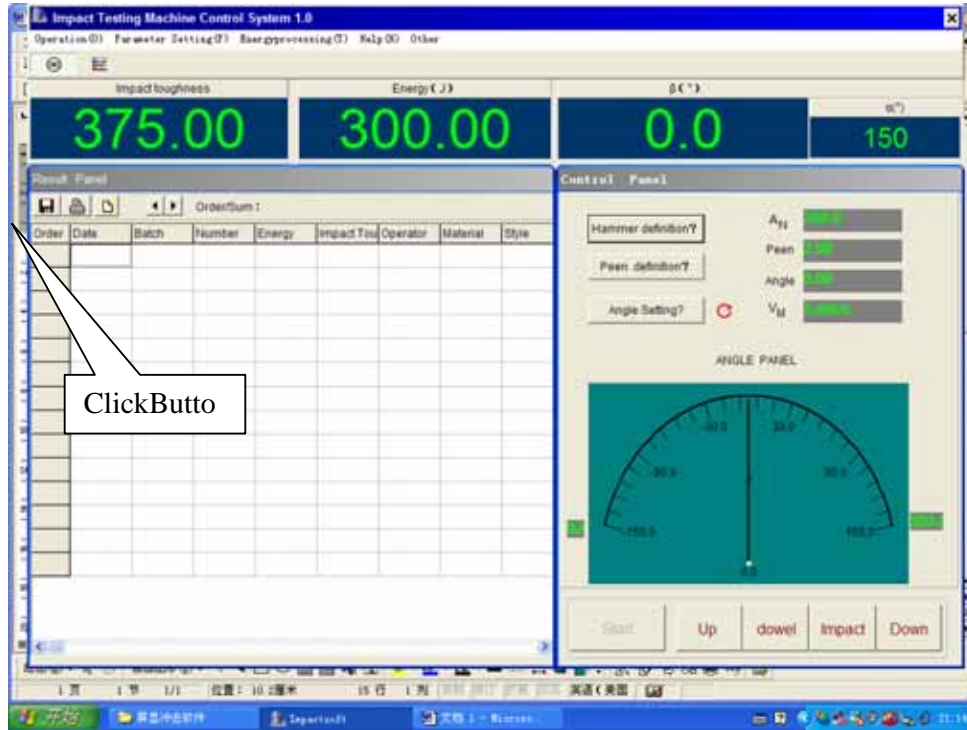

Physical Test Solutions

Innovative Solutions in Material Test Equipment

Physical Test Solutions ImpactSoft, Impact System Software

Step1:

ClickButto

Step2:

New

Ok